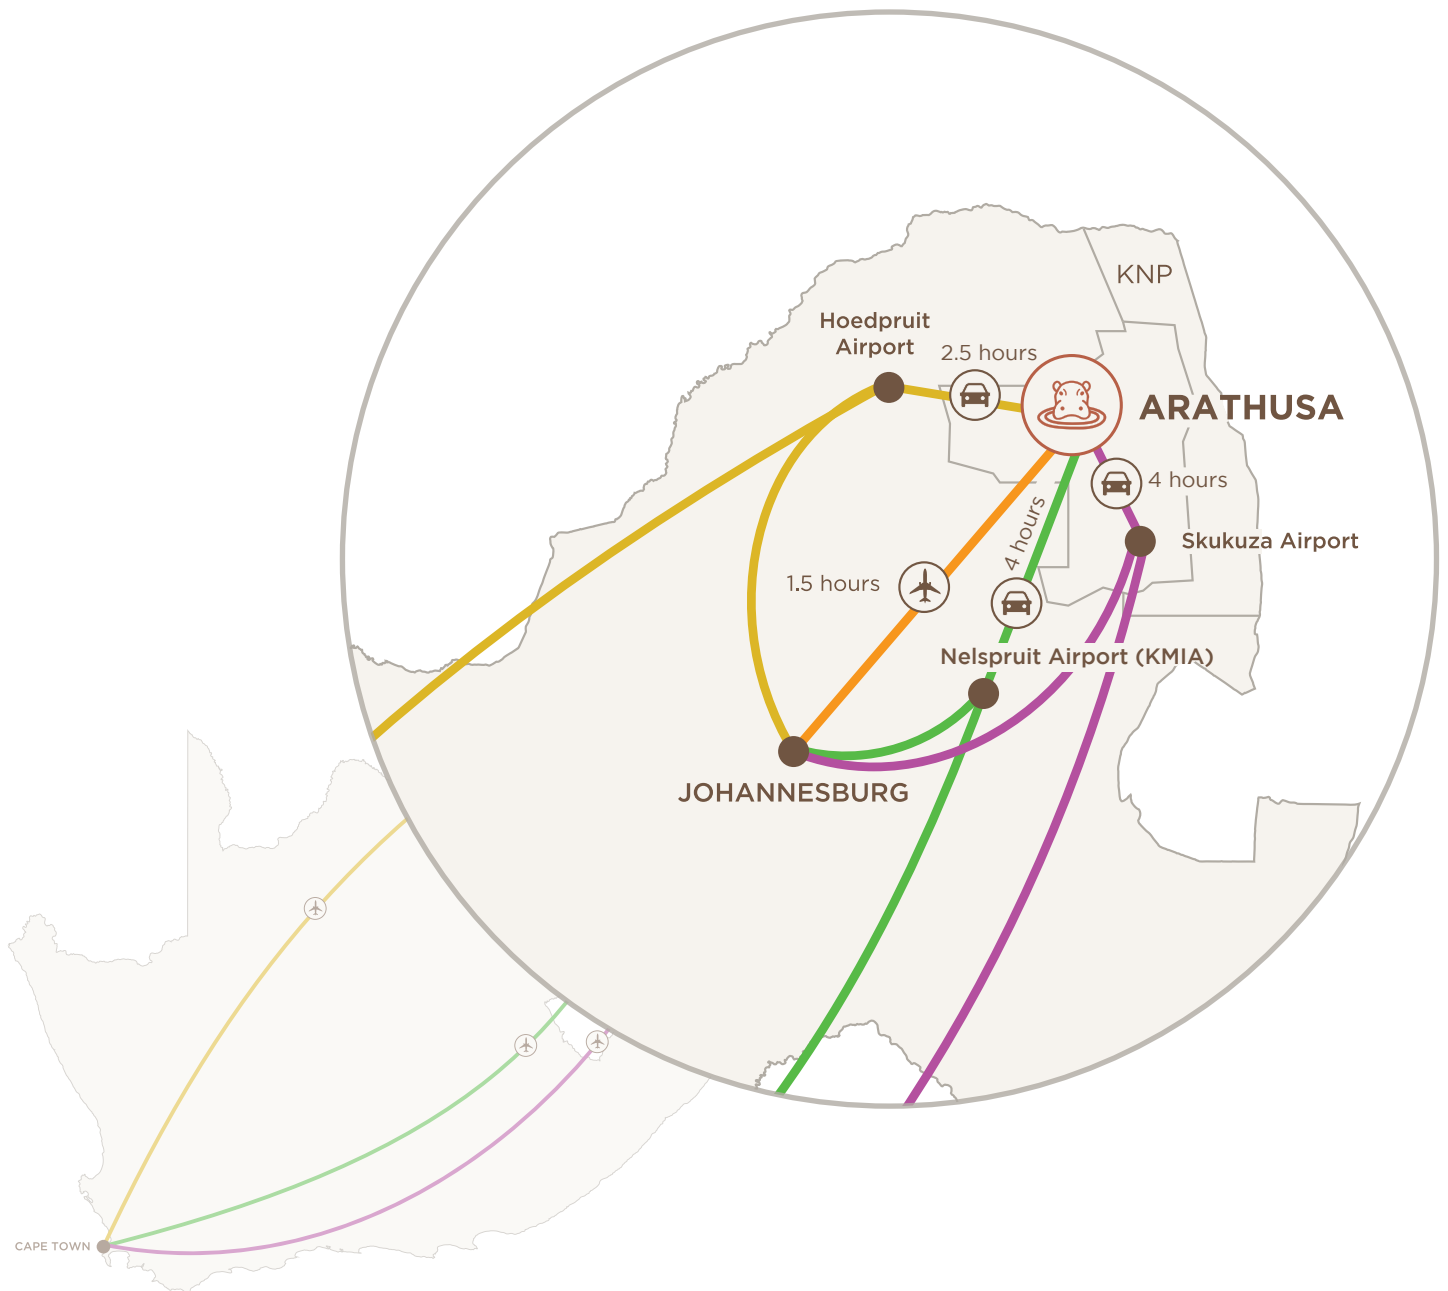

FLIGHT TRAVEL OPTIONS TO ARATHUSA SAFARI LODGE

FOR FLIGHTS

FEDERAL AIR (fedair.com)

AIRLINK (flyairlink.com)

CEMAIR (flycemair.co.za)

SAFAIR (flysafair.co.za)

FOR ROAD TRANSFERS

PLEASE CONTACT ARATHUSA RESERVATIONS
FOR ENQUIRIES AND BOOKINGS.

Reservations

Email: reservations@arathusa.co.za

Tel: +27 11 678 0626 | Mobile: +27 65 897 4794 / +27 65 951 2419