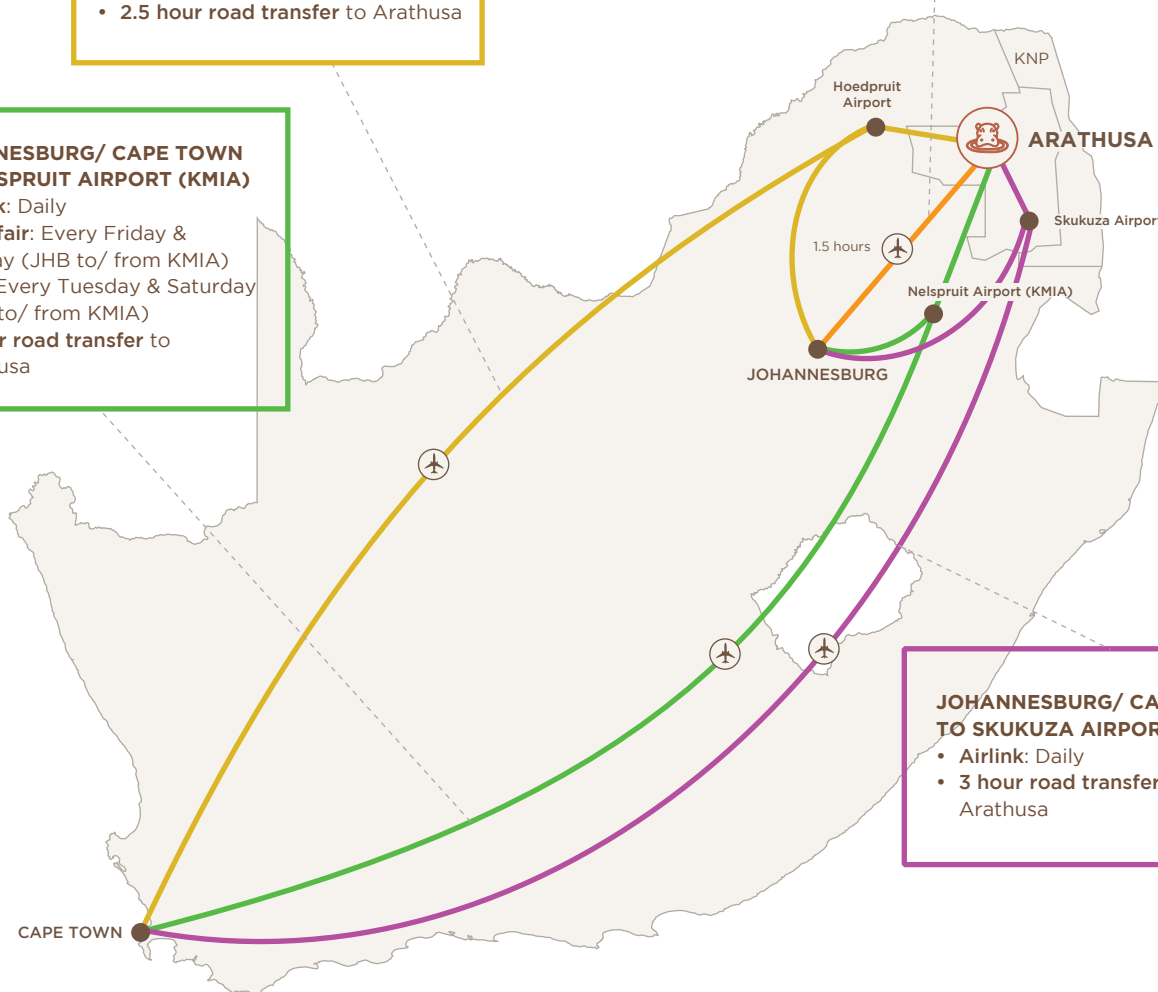

FLIGHT TRAVEL OPTIONS TO ARATHUSA SAFARI LODGE

DIRECT

FEDERAL AIR – JOHANNESBURG (ORT) TO ARATHUSA AIRFIELD

- Federal Air: Daily
- Guests will be transferred from International Arrivals to the Federal Air lounge (a 10 minute complimentary Federal Air transfer)
- Direct 1.5 hour flight
- Guests will be collected at the Arathusa Airfield in an open safari vehicle for the 5 minute transfer to the lodge

JOHANNESBURG/ CAPE TOWN TO HOEDSPRUIT AIRPORT

- Airlink or Cemair: Daily
- 2.5 hour road transfer to Arathusa

JOHANNESBURG/ CAPE TOWN TO NELSPRUIT AIRPORT (KMIA)

- Airlink: Daily
- FlySafair: Every Friday & Sunday (JHB to/ from KMIA) AND Every Tuesday & Saturday (CPT to/ from KMIA)
- 4 hour road transfer to Arathusa

JOHANNESBURG/ CAPE TOWN TO SKUKUZA AIRPORT

- Airlink: Daily
- 3 hour road transfer to Arathusa

FOR FLIGHTS

FEDERAL AIR (fedair.com)

AIRLINK (flyairlink.com)

CEMAIR (flycemair.co.za)

SAFAIR (flsafair.co.za)

FOR ROAD TRANSFERS